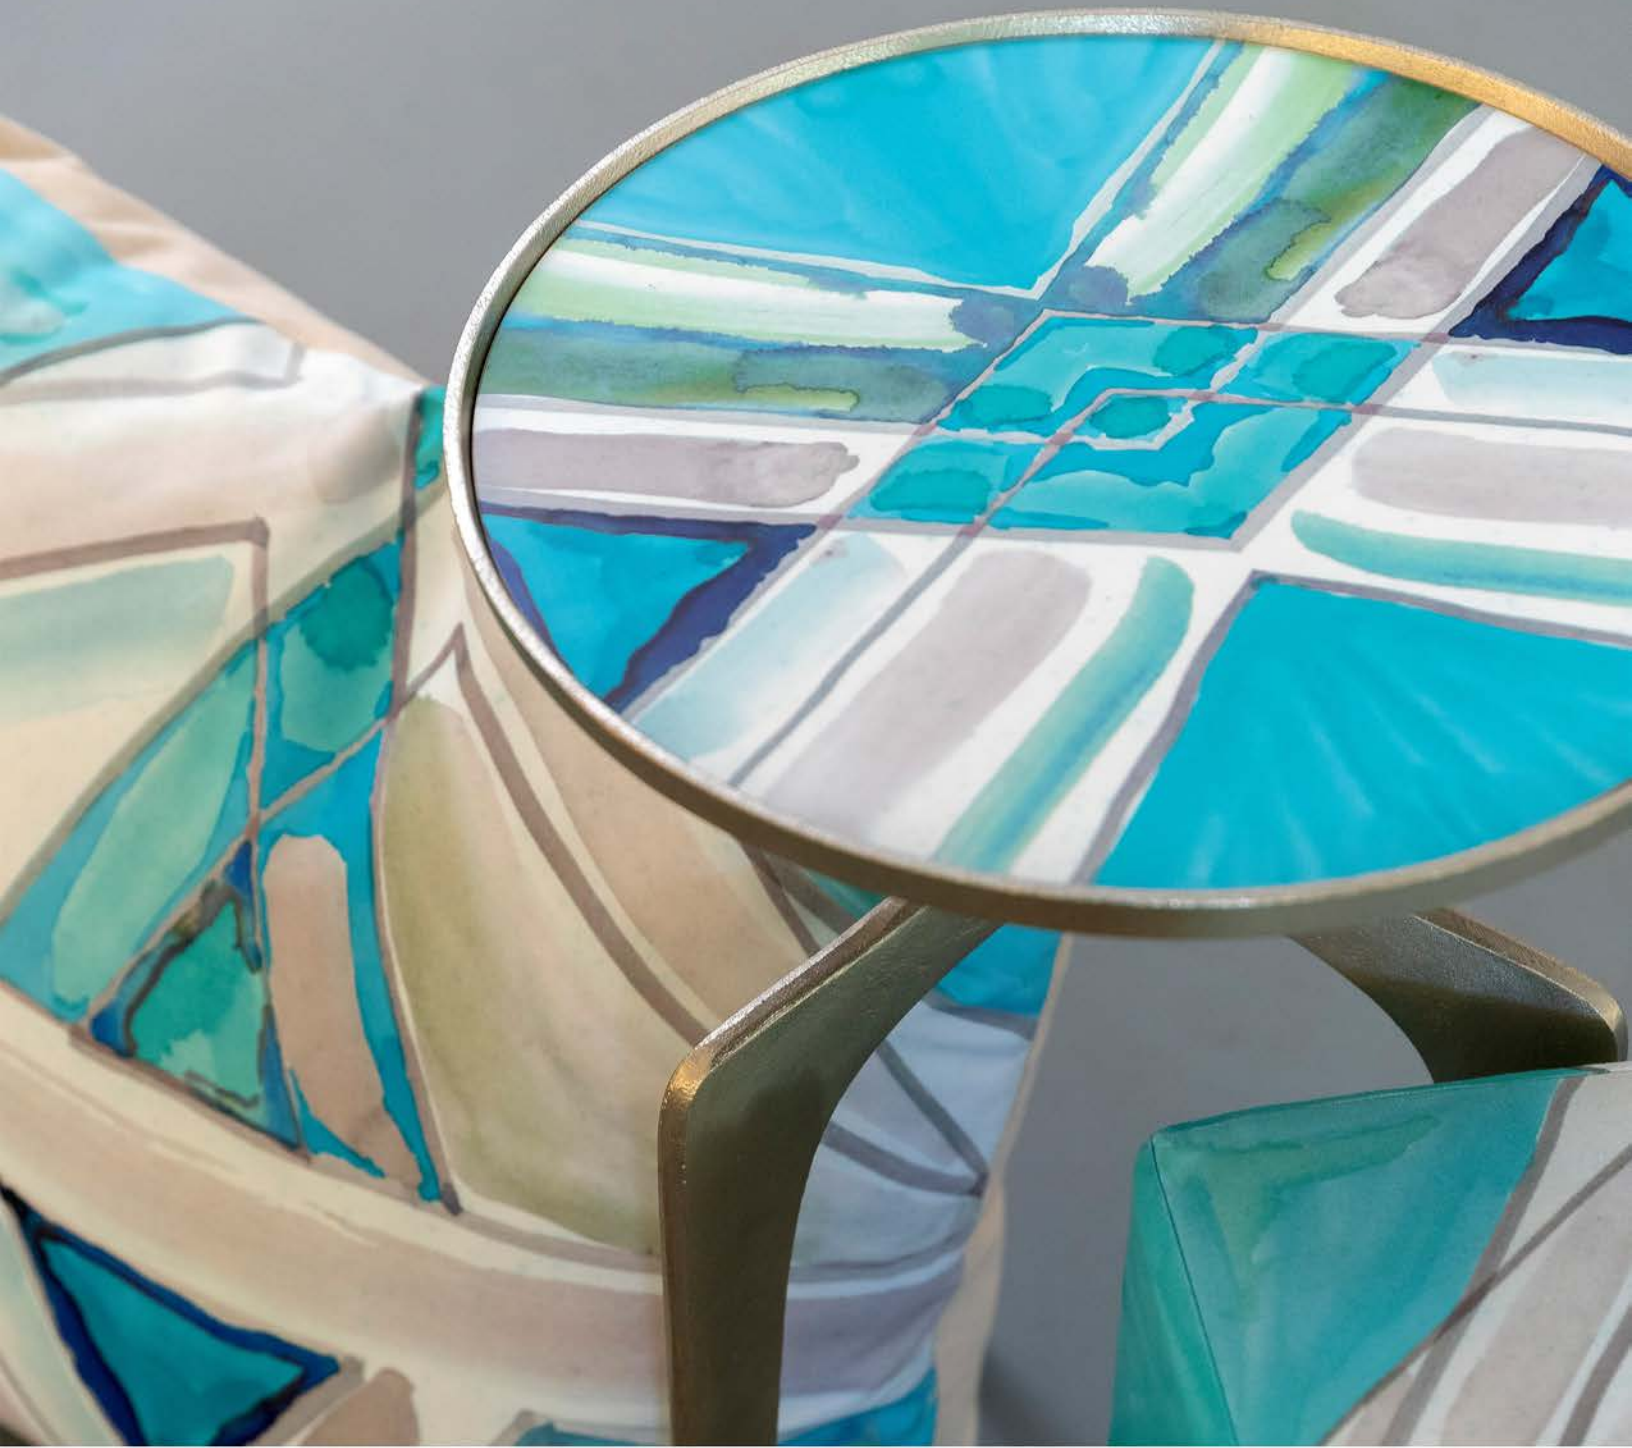

BESPOKE PILLOW & TABLE
COLOR MODIFICATION