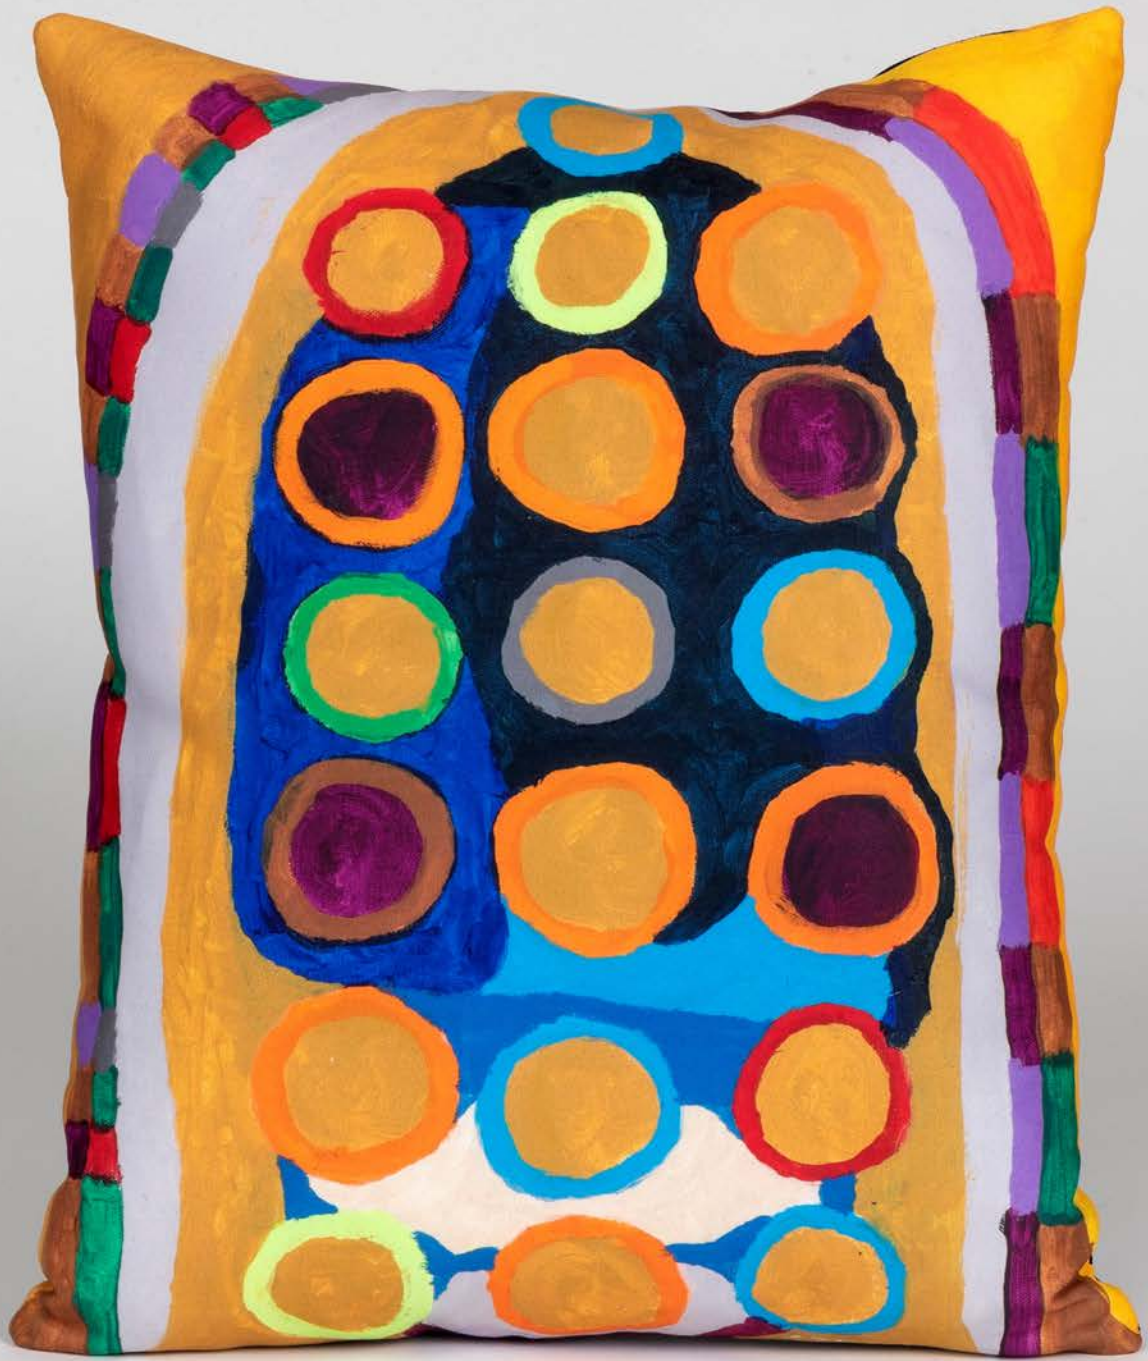

BLUE & GREEN CHARACTERS

1989 | WATERCOLOR ON PAPER

14" X 23.5"

3 PANEL ART ON ALUMINUM
"BLUE BREEZE" | COLOR MODIFICATION
107" X 60"

19 ORBS
2012 | ACRYLIC

BESPOKE PILLOW

NINES

2010 | ACRYLIC

12.5" X 12.5"

BESPOKE PILLOW

COMPLEX SOLO
1998 | GOUACHE & INK

CUBE & PILLOW

COLLABORATION VIII

1983 | COLLAGE

14" X 23.5"

BEAN BAG CHAIR w/ PILLOW

SOUTHWEST MASA

1987 | MONOTYPE

25" X 31.5"

3 PANEL ART ON ALUMINUM
"ASIAN LANDSCAPES" | COLOR MODIFICATION
107" X 65.5"

DISTANT PALMS
1997 | WATERCOLOR

BESPOKE PILLOW w/ FRAME

WING

2011 | ACRYLIC