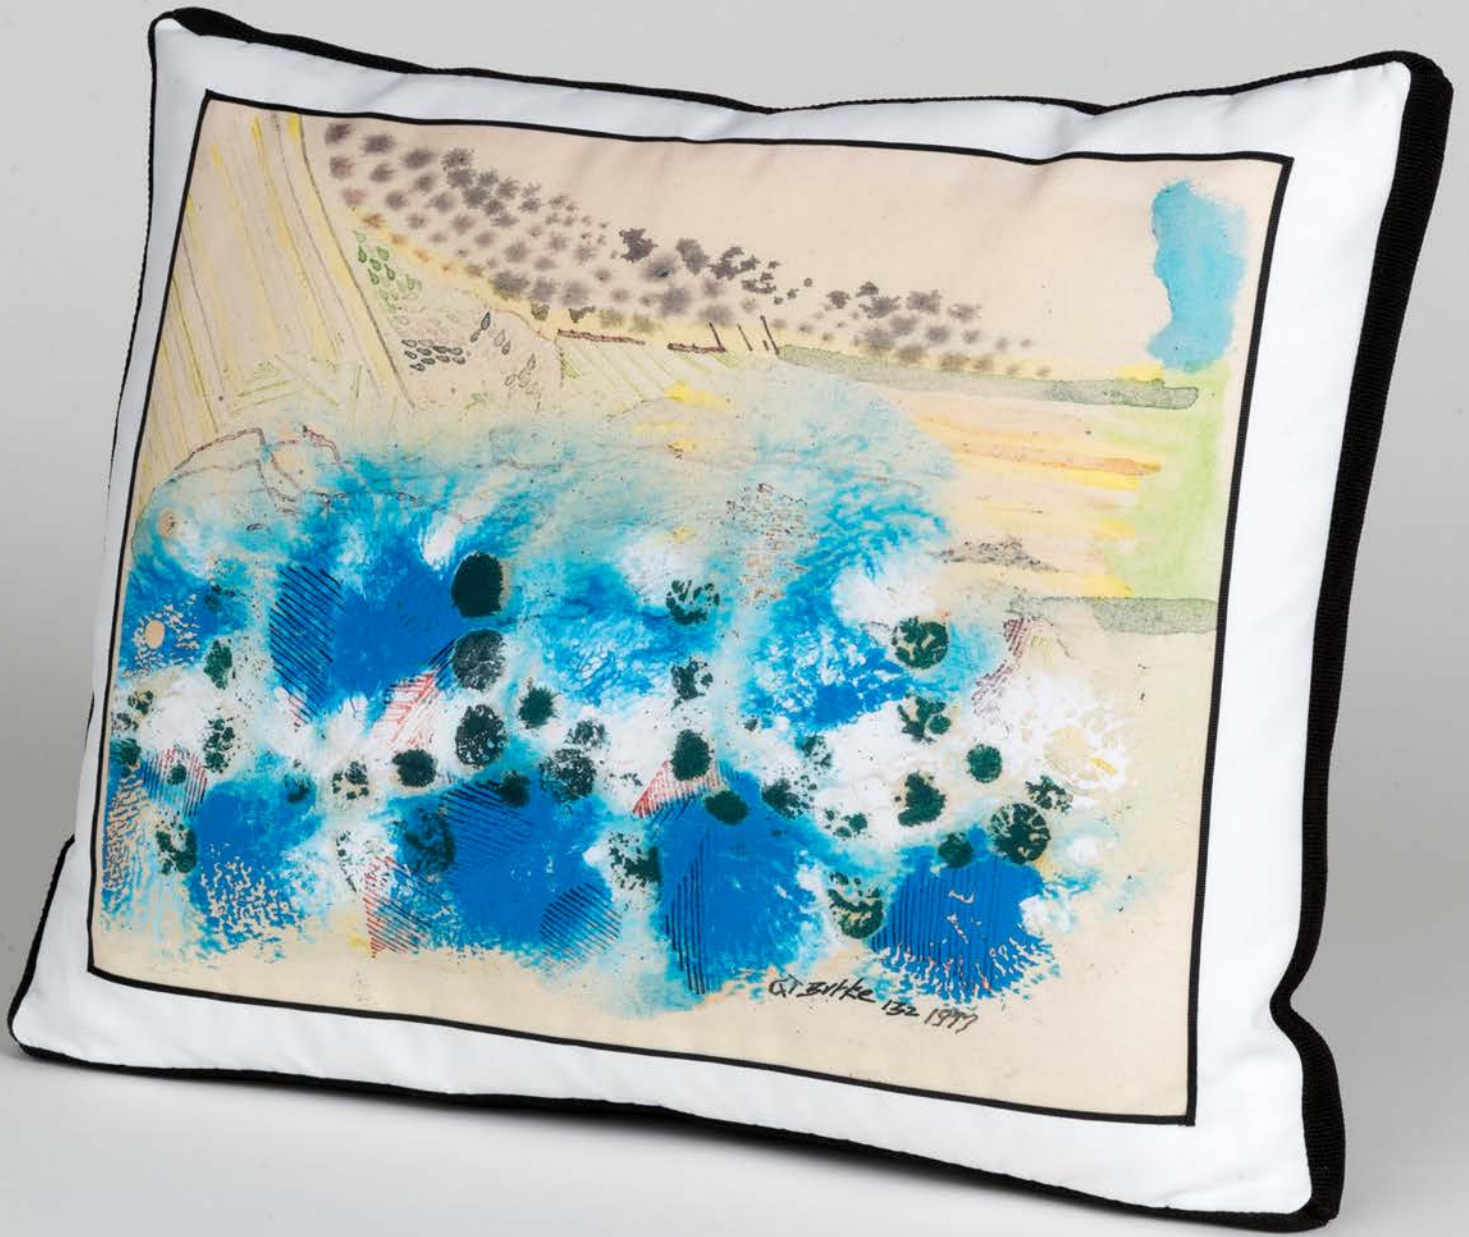

BLUE & GREEN CHARACTERS

1989 | WATERCOLOR ON PAPER

14" X 23.5"

3 PANEL ART ON ALUMINUM
"BLUE BREEZE" | COLOR MODIFICATION
107" X 60"

19 ORBS
2012 | ACRYLIC

BESPOKE PILLOW

NINES

2010 | ACRYLIC

SOUTHWEST MASA

1987 | MONOTYPE

25" X 31.5"

3 PANEL ART ON ALUMINUM
"ASIAN LANDSCAPES" | COLOR MODIFICATION
107" X 65.5"

DISTANT PALMS
1997 | WATERCOLOR

BESPOKE PILLOW w/ FRAME

WING

2011 | ACRYLIC

PERFECT FLOWER

2008 | GOUACHE

21" X 22"

BESPOKE PILLOW
ORIGINAL ART DISPLAYED

BIG SUR

2001 | GOUACHE & INK

CUBES & TABLE
COLOR MODIFICATION

G. B. B. 1993